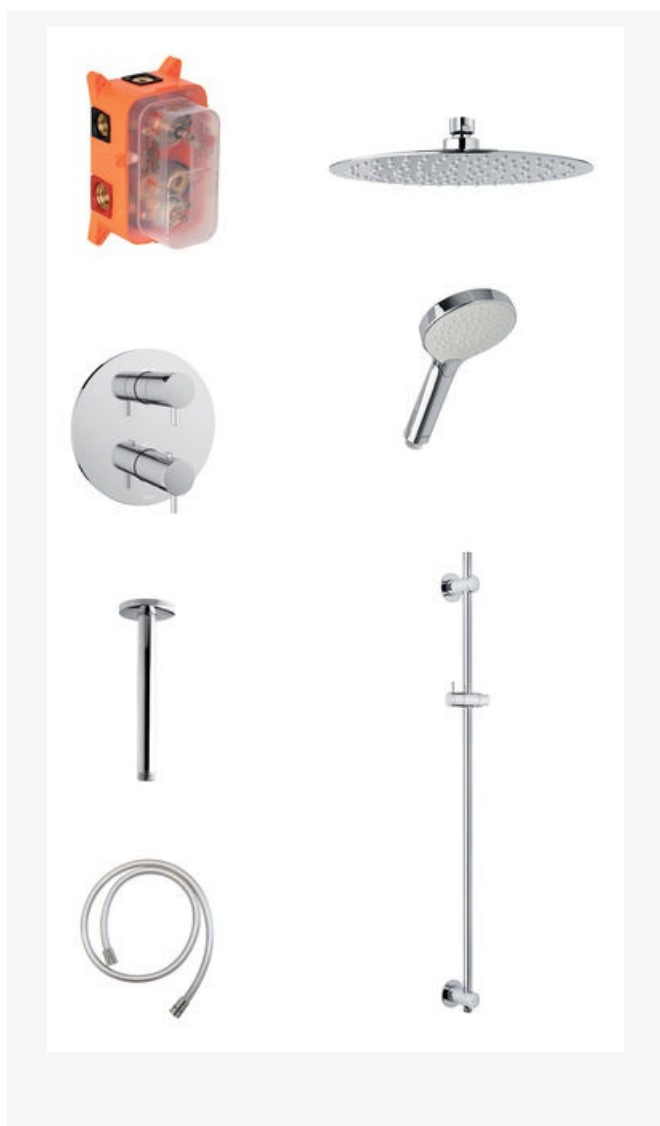

Silhouet

SR2 - Complete concealed shower system

Article no.: 5714430
Finish: Chrome
Series: Silhouet

EAN no.: 5708516828938

Standard features:

Check valves
Cover plate and handle in metal
1500 mm plastic hose
Build-in depth (min. 75mm - max. 105mm)
Ceramic Parts
Head Shower max. 9 l/m / Hand Shower max. 9 l/m